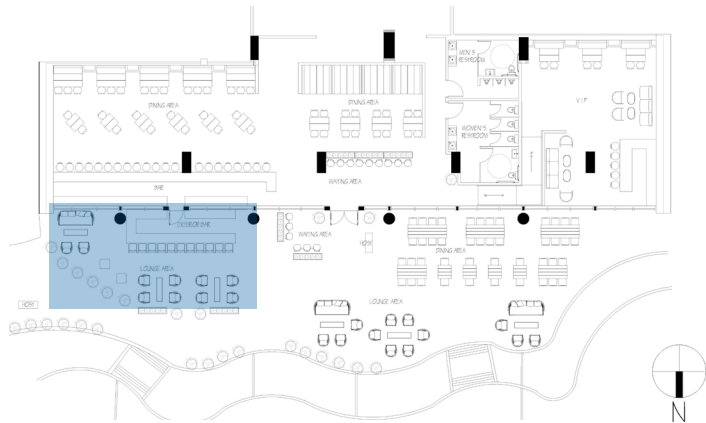

reflected ceiling plan

KEY PLAN

exterior waiting area

Zaneen - Lea pendant

Emeco - Alfi 3-seat bench

ELEVATION 01 - INTERIOR

ELEVATION 02 - EXTERIOR

waiting area

KEY PLAN

KEY PLAN

interior waiting area

KEY PLAN

interior dining and bar

KEY PLAN

interior dining and bar

ELEVATION 03

Emeco – Run
high table in Ash and
black powder coat

Menu – Afterroom
bar stool in cognac
leather

Emeco – Run
low table in Ash and
black powder coat

Menu – Afterroom
dining chair in black
leather

Custom booth seating in
blue leather and walnut
wood

KEY PLAN

interior dining and bar

KEY PLAN

exterior bar and lounge

ELEVATION 04

Minotti – Aston Cord lounge sofa

Janus EtCie – Niwa bar stool in powder gray

Foscarini – Aplomb in Pompeian Red concrete