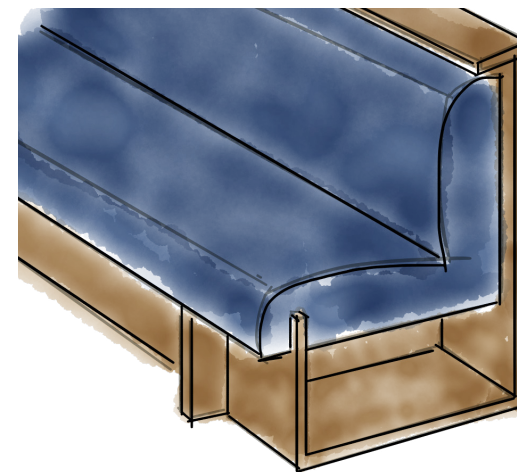

Emeco – Run
high table in Ash and
black powder coat

Menu – Afterroom
bar stool in cognac
leather

Emeco – Run
low table in Ash and
black powder coat

Menu – Afterroom
dining chair in black
leather

Custom booth seating in
blue leather and walnut
wood

KEY PLAN

interior dining and bar

KEY PLAN

exterior bar and lounge

ELEVATION 04

Minotti – Aston Cord lounge sofa

Janus EtCie – Niwa bar stool in powder gray

Foscarini – Aplomb in Pompeian Red concrete

KEY PLAN

Minotti – Aston Cord arm chair

Richard Schultz – 1966 Collection coffee table in black powder coat

exterior bar and lounge

KEY PLAN

VIP lounge

ELEVATION 05

Cassina - LC5 by Le Corbusier in blue velvet upholstery

Cassina - LC5 by Le Corbusier in ghiaccio upholstery

Custom booth seating in blue leather and walnut wood

Menu - Afterroom dining chair in black leather

Emeco - Run low table in Ash and black powder coat