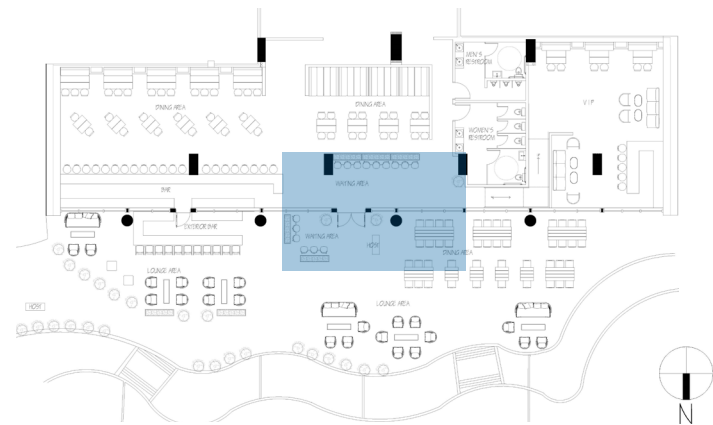

spatial relationships

floor plan

LIGHTING LEGEND	
	INTERIOR BAR PENDANT LIGHTS
	SCONCE LIGHTS
	INTERIOR DINING TABLE PENDANT LIGHTS
	INTERIOR WAITING AREA PENDANT LIGHTS
	EXTERIOR BAR PENDANT LIGHTS
	RECESSED LIGHTS
	COVE LIGHTS
	UNDERCABINET / UNDER COUNTER LIGHTING

reflected ceiling plan

KEY PLAN

exterior waiting area

Zaneen - Lea pendant

Emeco - Alfi 3-seat bench

ELEVATION 01 - INTERIOR

ELEVATION 02 - EXTERIOR

waiting area

KEY PLAN

KEY PLAN

interior waiting area

KEY PLAN

interior dining and bar

KEY PLAN

interior dining and bar

ELEVATION 03