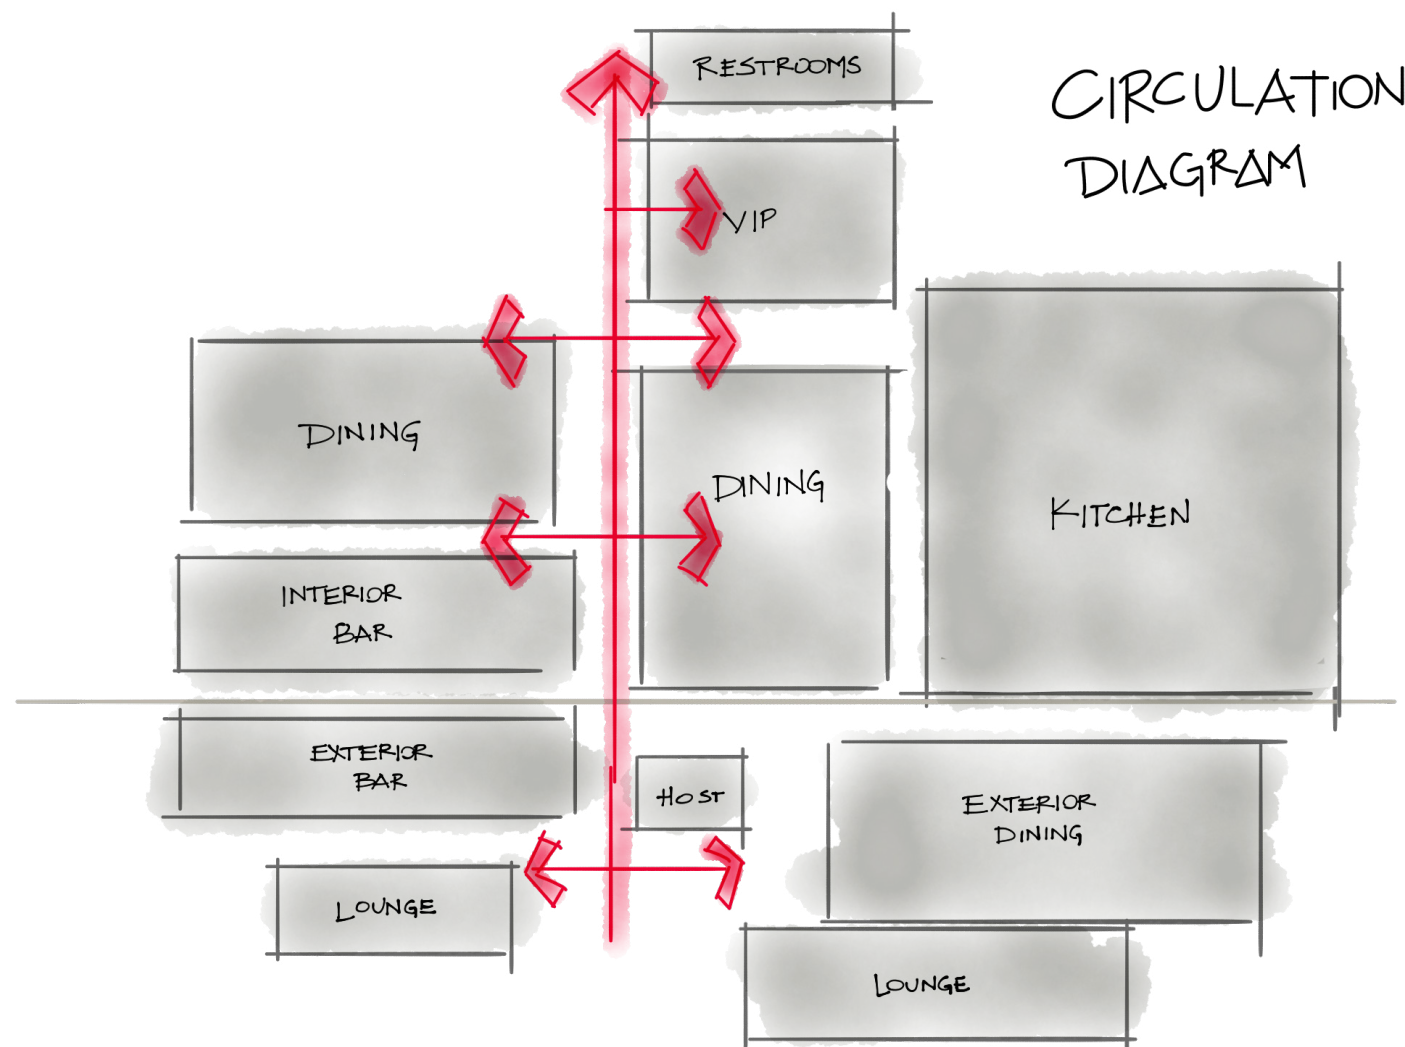

SOCIAL

SOPHISTICATED

concept

inspiration

Women's Half Apron

Men's Full Apron

uniforms and place settings

concept model

spatial relationships

floor plan

LIGHTING LEGEND	
	INTERIOR BAR PENDANT LIGHTS
	SCONCE LIGHTS
	INTERIOR DINING TABLE PENDANT LIGHTS
	INTERIOR WAITING AREA PENDANT LIGHTS
	EXTERIOR BAR PENDANT LIGHTS
	RECESSED LIGHTS
	COVE LIGHTS
	UNDERCABINET / UNDER COUNTER LIGHTING

reflected ceiling plan

KEY PLAN

exterior waiting area

Zaneen - Lea pendant

Emeco - Alfi 3-seat bench

ELEVATION 01 - INTERIOR

ELEVATION 02 - EXTERIOR

waiting area

KEY PLAN

KEY PLAN

interior waiting area

KEY PLAN

interior dining and bar

KEY PLAN

interior dining and bar

ELEVATION 03