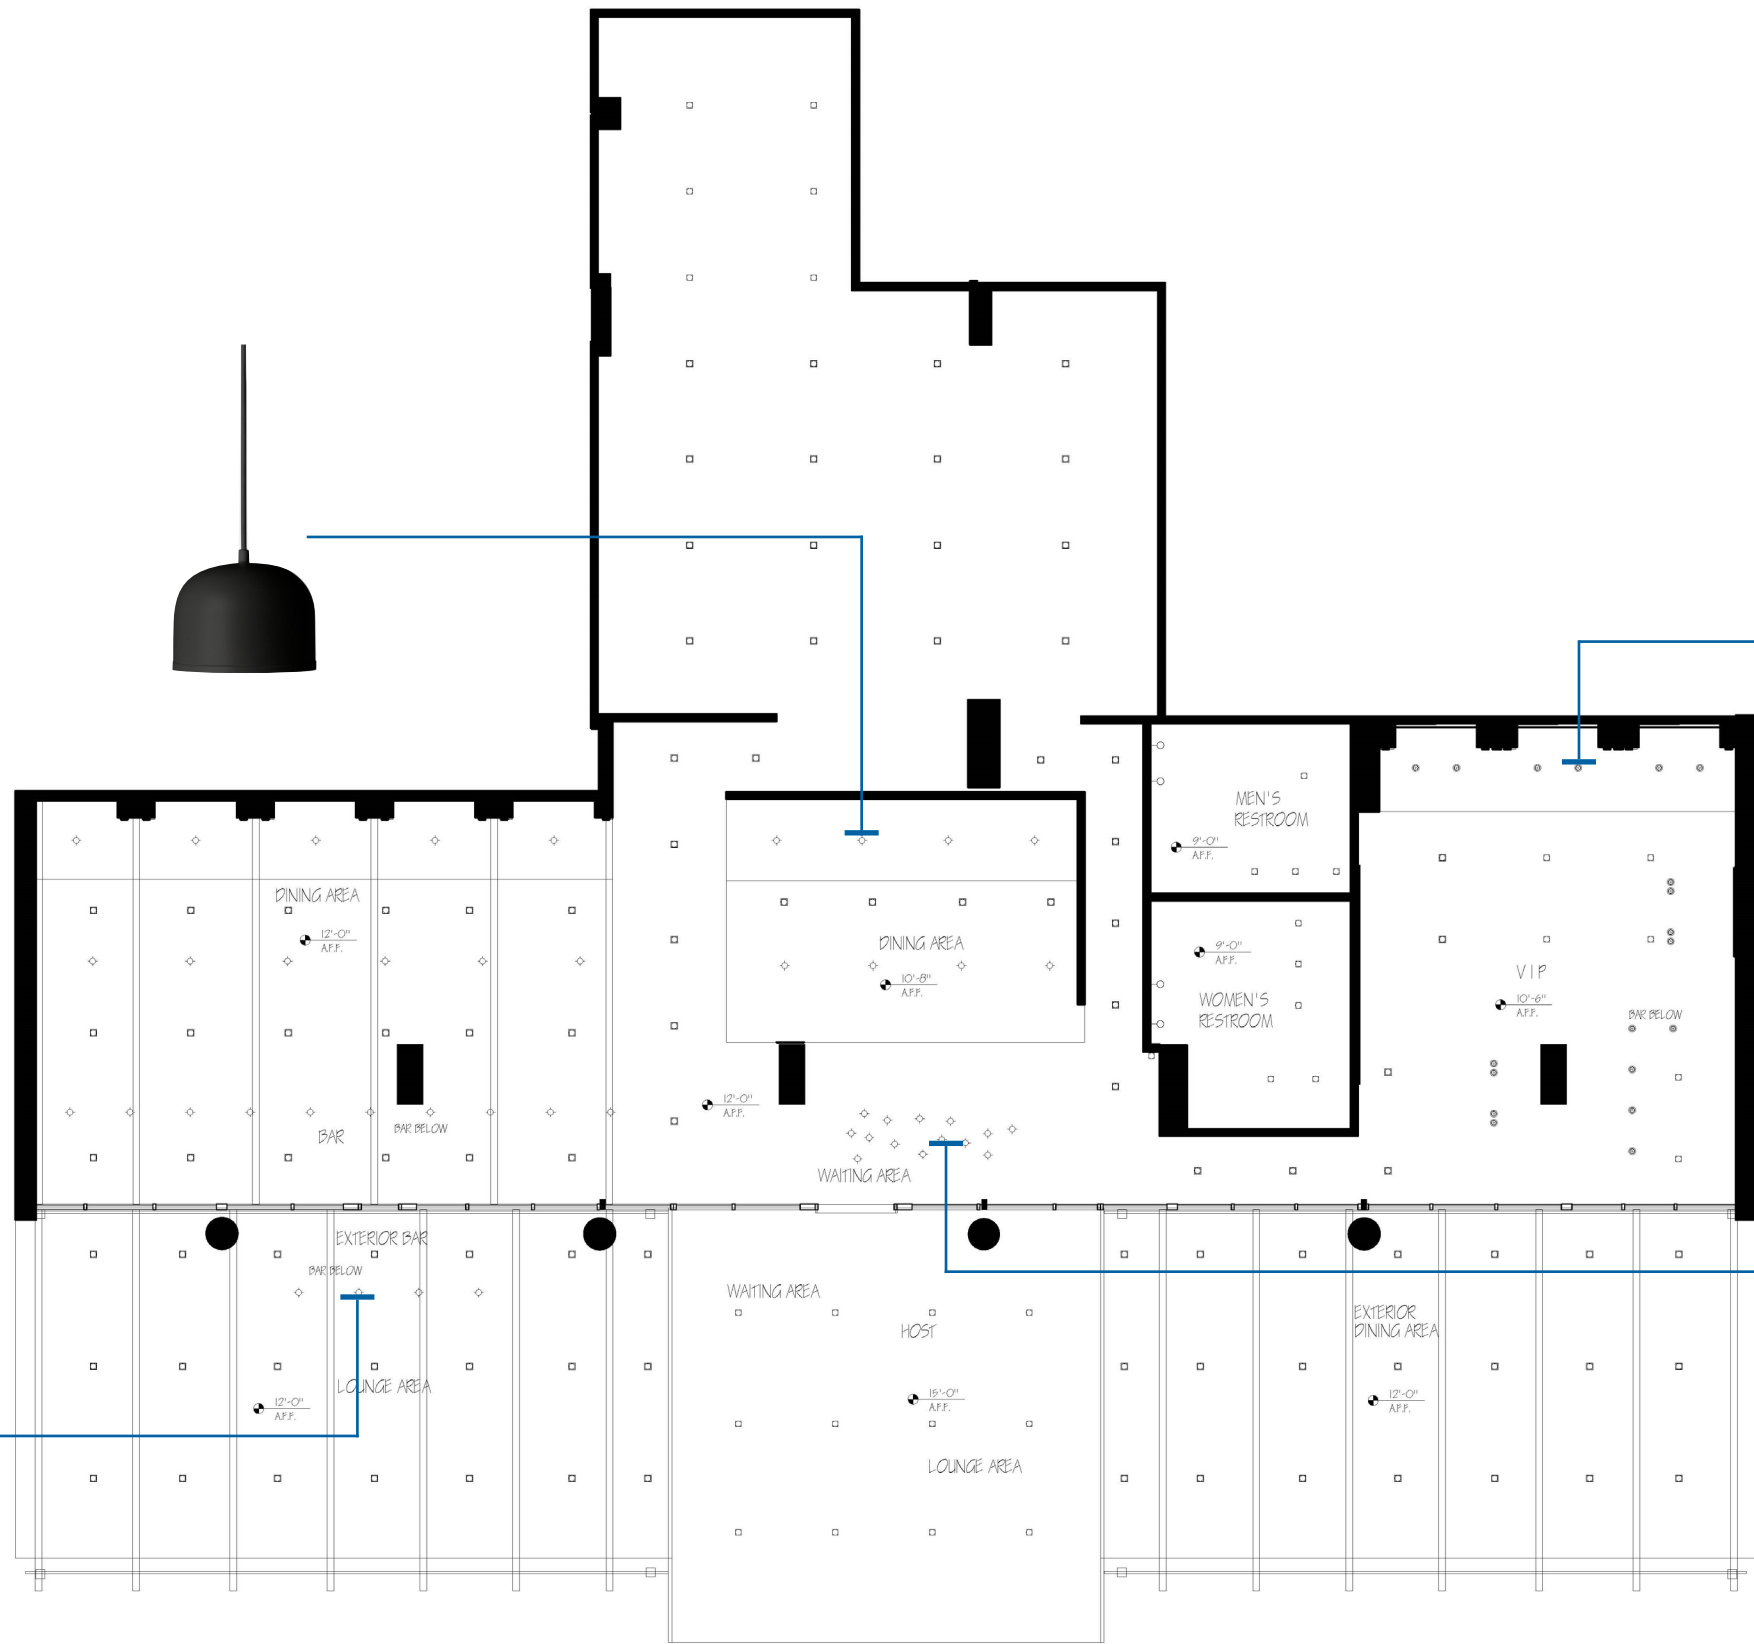

SOCIAL

SOPHISTICATED

concept

inspiration

Women's Half Apron

Men's Full Apron

uniforms and place settings

concept model

spatial relationships

floor plan

LIGHTING LEGEND	
	INTERIOR BAR PENDANT LIGHTS
	SCONCE LIGHTS
	INTERIOR DINING TABLE PENDANT LIGHTS
	INTERIOR WAITING AREA PENDANT LIGHTS
	EXTERIOR BAR PENDANT LIGHTS
	RECESSED LIGHTS
	COVE LIGHTS
	UNDERCABINET / UNDER COUNTER LIGHTING

reflected ceiling plan

KEY PLAN

exterior waiting area

Zaneen - Lea pendant

Emeco - Alfi 3-seat bench

ELEVATION 01 - INTERIOR

ELEVATION 02 - EXTERIOR

waiting area

KEY PLAN

KEY PLAN

interior waiting area

KEY PLAN

interior dining and bar

KEY PLAN

interior dining and bar

ELEVATION 03