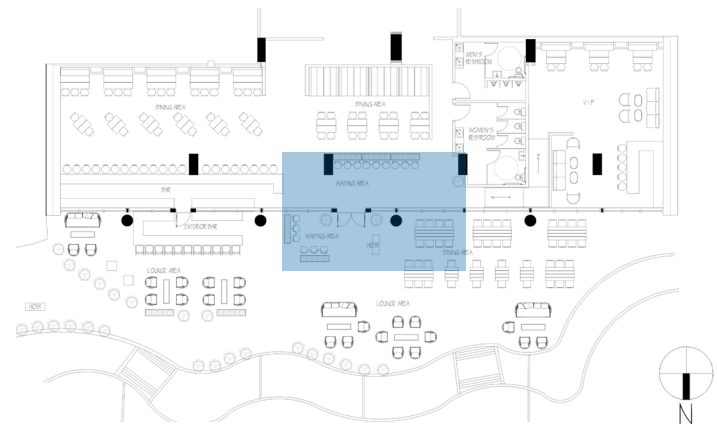

spatial relationships

floor plan

LIGHTING LEGEND	
	INTERIOR BAR PENDANT LIGHTS
	SCONCE LIGHTS
	INTERIOR DINING TABLE PENDANT LIGHTS
	INTERIOR WAITING AREA PENDANT LIGHTS
	EXTERIOR BAR PENDANT LIGHTS
	RECESSED LIGHTS
	COVE LIGHTS
	UNDERCABINET / UNDER COUNTER LIGHTING

reflected ceiling plan

KEY PLAN

exterior waiting area

Zaneen - Lea pendant

Emeco - Alfi 3-seat bench

ELEVATION 01 - INTERIOR

ELEVATION 02 - EXTERIOR

waiting area

KEY PLAN

KEY PLAN

interior waiting area

KEY PLAN

interior dining and bar

KEY PLAN

interior dining and bar

ELEVATION 03