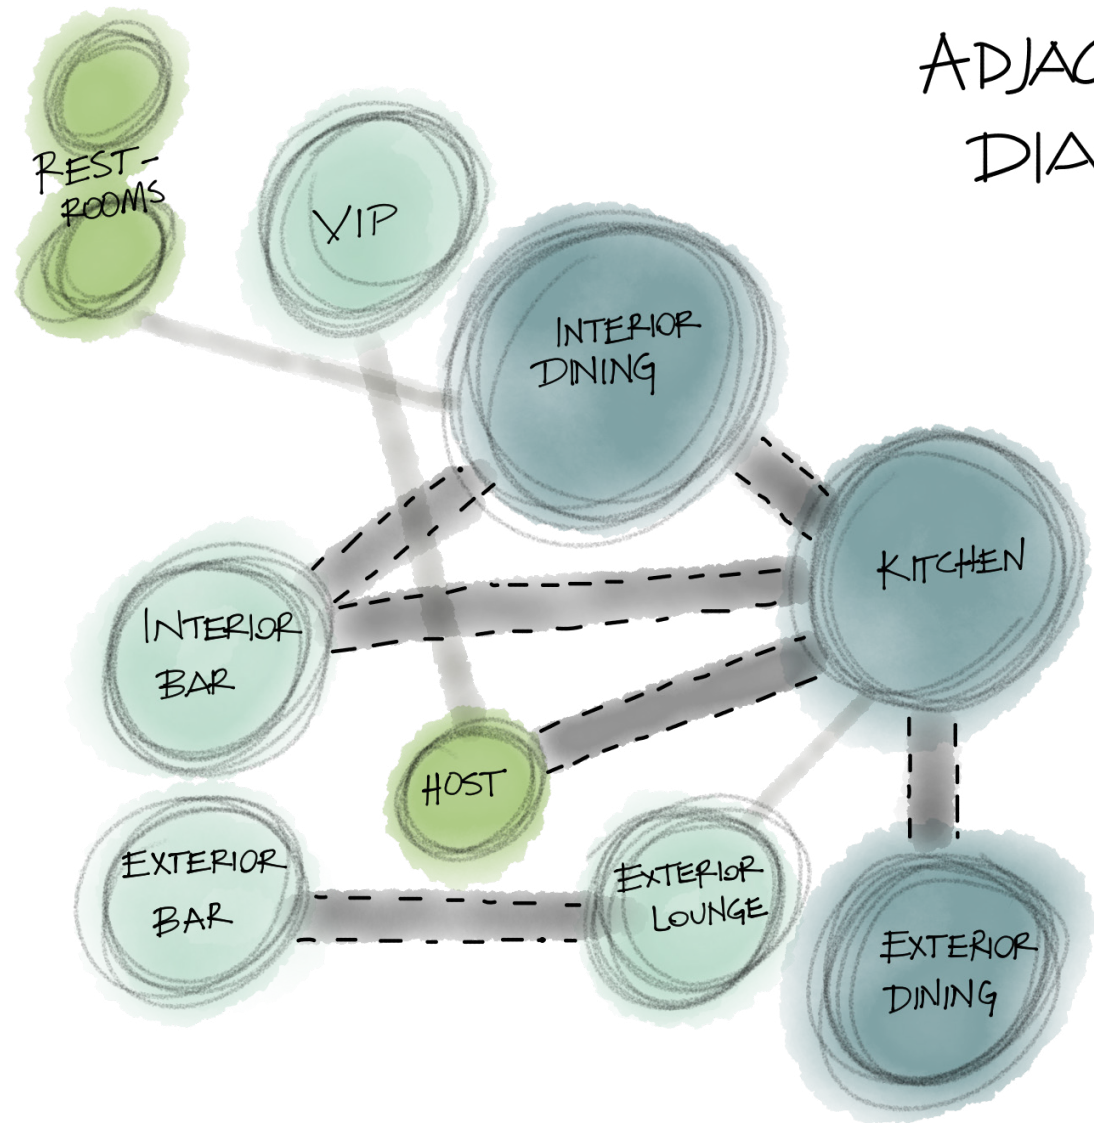

SOCIAL

SOPHISTICATED

concept

inspiration

Women's Half Apron

Men's Full Apron

uniforms and place settings

concept model

spatial relationships

floor plan

LIGHTING LEGEND	
	INTERIOR BAR PENDANT LIGHTS
	SCONCE LIGHTS
	INTERIOR DINING TABLE PENDANT LIGHTS
	INTERIOR WAITING AREA PENDANT LIGHTS
	EXTERIOR BAR PENDANT LIGHTS
	RECESSED LIGHTS
	COVE LIGHTS
	UNDERCABINET / UNDER COUNTER LIGHTING

reflected ceiling plan

KEY PLAN

exterior waiting area

Zaneen - Lea pendant

Emeco - Alfi 3-seat bench

ELEVATION 01 - INTERIOR

ELEVATION 02 - EXTERIOR

waiting area

KEY PLAN

KEY PLAN

interior waiting area

KEY PLAN

interior dining and bar

KEY PLAN

interior dining and bar

ELEVATION 03