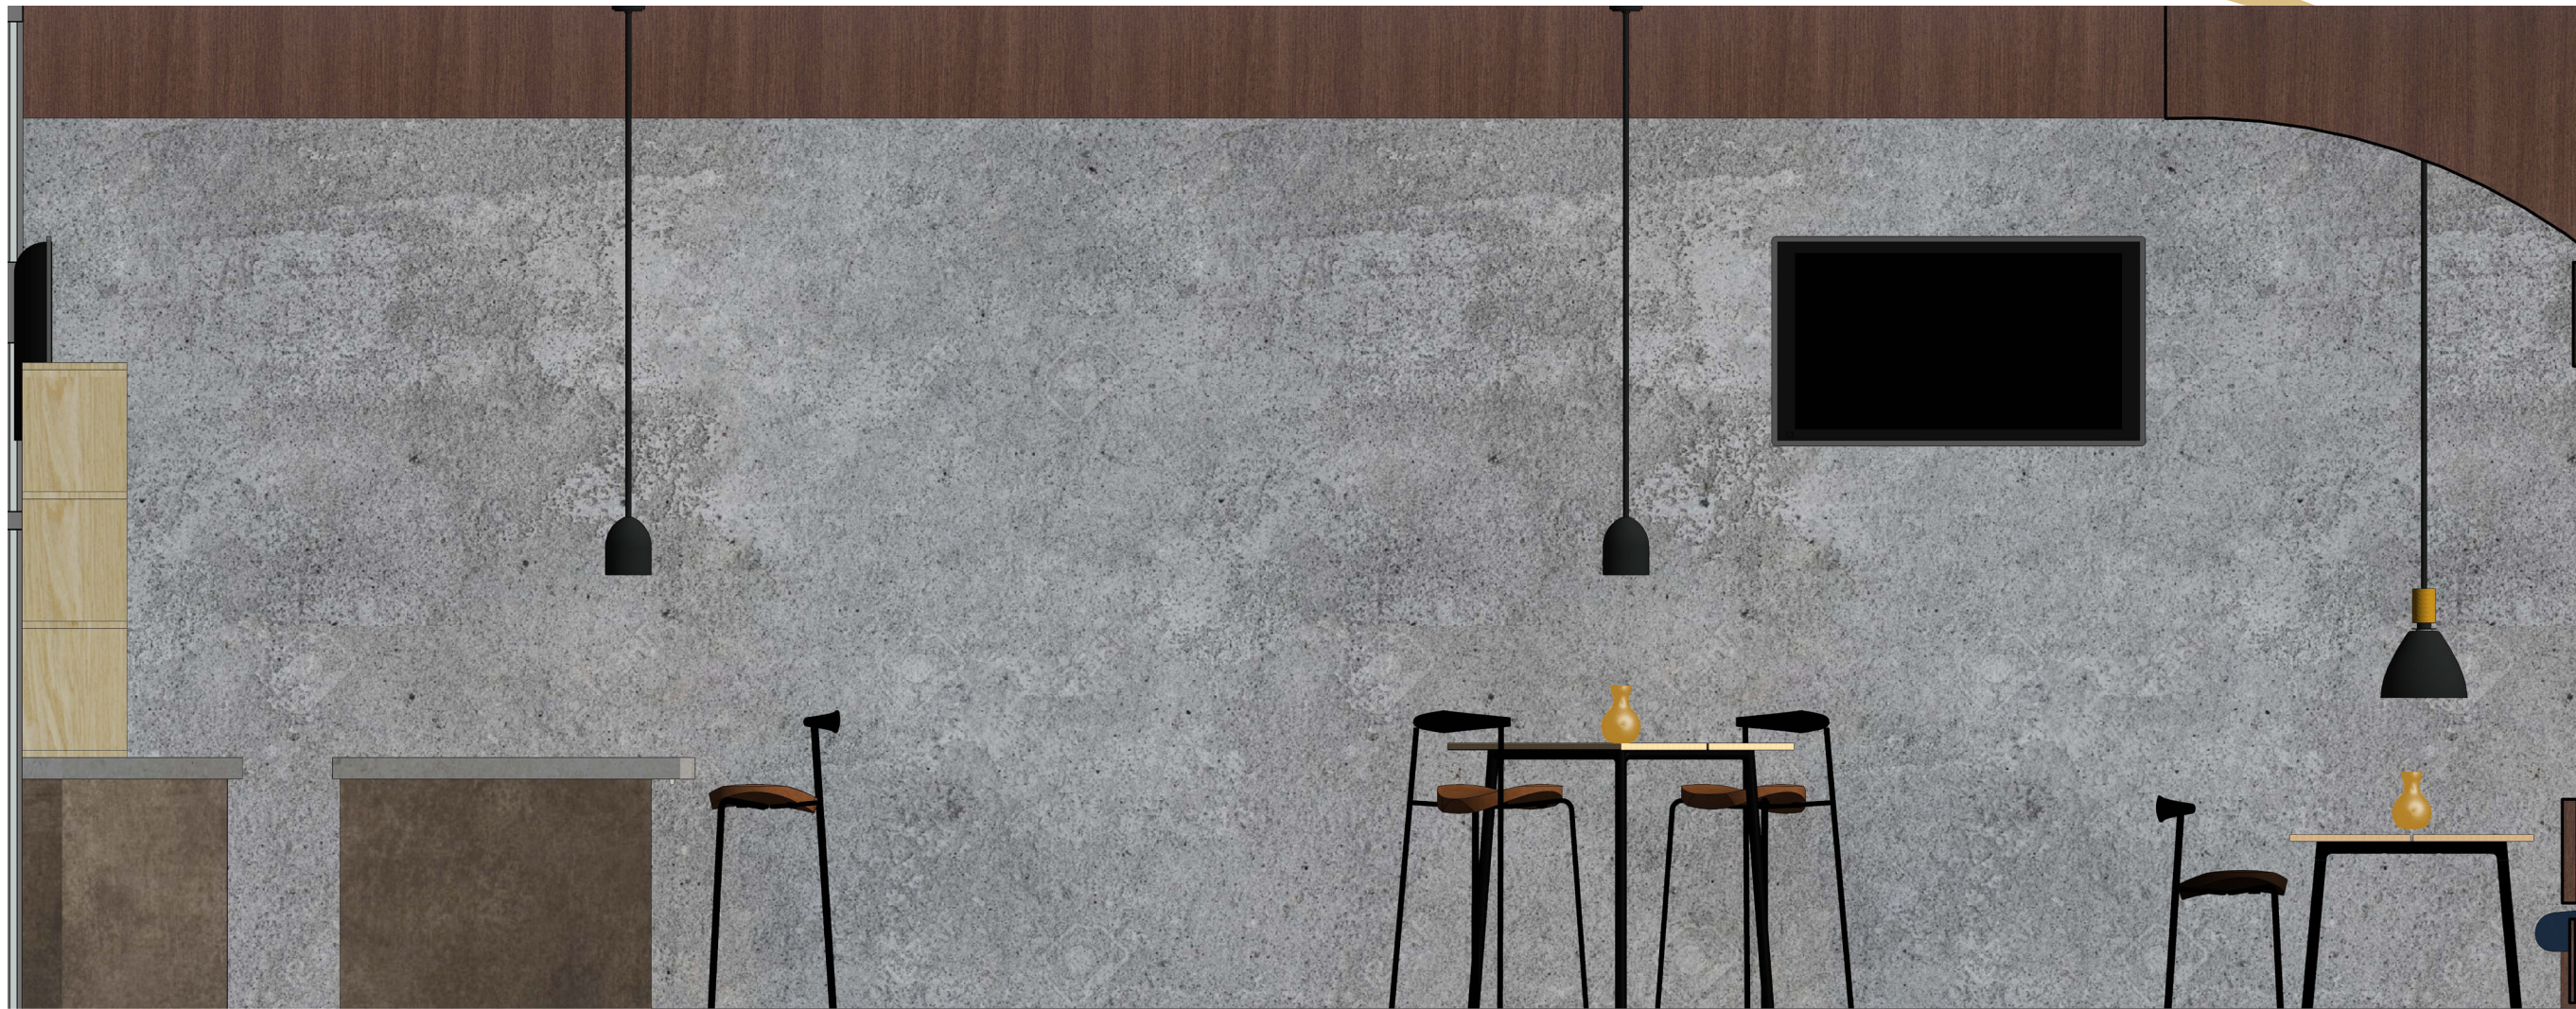

reflected ceiling plan

KEY PLAN

exterior waiting area

Zaneen - Lea pendant

Emeco - Alfi 3-seat bench

ELEVATION 01 - INTERIOR

ELEVATION 02 - EXTERIOR

waiting area

KEY PLAN

KEY PLAN

interior waiting area

KEY PLAN

interior dining and bar

KEY PLAN

interior dining and bar

ELEVATION 03

Emeco – Run
high table in Ash and
black powder coat

Menu – Afterroom
bar stool in cognac
leather

Emeco – Run
low table in Ash and
black powder coat

Menu – Afterroom
dining chair in black
leather

Custom booth seating in
blue leather and walnut
wood

KEY PLAN

interior dining and bar

KEY PLAN

exterior bar and lounge

ELEVATION 04

Minotti – Aston Cord lounge sofa

Janus EtCie – Niwa bar stool in powder gray

Foscarini – Aplomb in Pompeian Red concrete