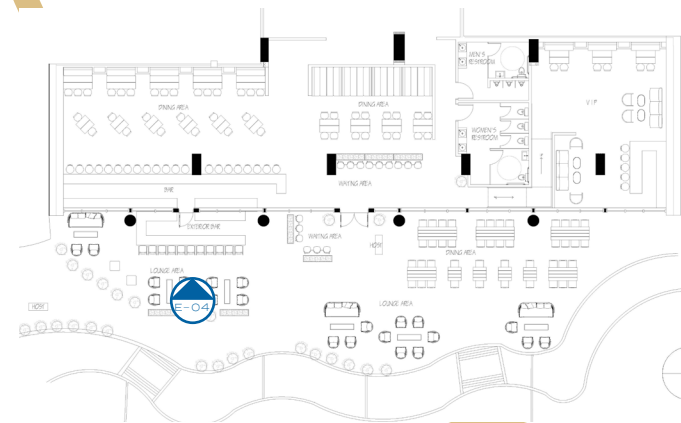

KEY PLAN

KEY PLAN

interior waiting area

KEY PLAN

interior dining and bar

KEY PLAN

interior dining and bar

ELEVATION 03

KEY PLAN

interior dining and bar

KEY PLAN

exterior bar and lounge

ELEVATION 04

Minotti – Aston Cord lounge sofa

Janus EtCie – Niwa bar stool in powder gray

Foscarini – Aplomb in Pompeian Red concrete

KEY PLAN

Minotti – Aston Cord arm chair

Richard Schultz – 1966 Collection coffee table in black powder coat

exterior bar and lounge

KEY PLAN

VIP lounge

ELEVATION 05

Cassina - LC5 by Le Corbusier in blue velvet upholstery