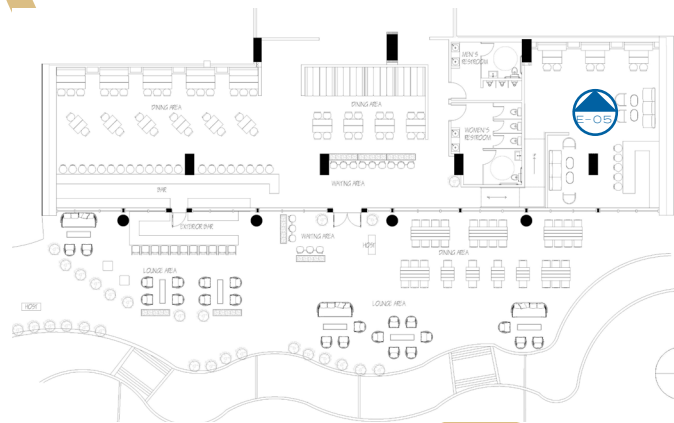

KEY PLAN

KEY PLAN

interior waiting area

KEY PLAN

interior dining and bar

KEY PLAN

interior dining and bar

ELEVATION 03

KEY PLAN

Minotti – Aston Cord arm chair

Richard Schultz – 1966 Collection coffee table in black powder coat

exterior bar and lounge

KEY PLAN

VIP lounge

ELEVATION 05

Cassina - LC5 by Le Corbusier in blue velvet upholstery

Cassina - LC5 by Le Corbusier in ghiaccio upholstery

Custom booth seating in blue leather and walnut wood

Menu - Afterroom dining chair in black leather

Emeco - Run low table in Ash and black powder coat

KEY PLAN

Menu - NoNo coffee table in Marina Gray marble

VIP lounge

thank you