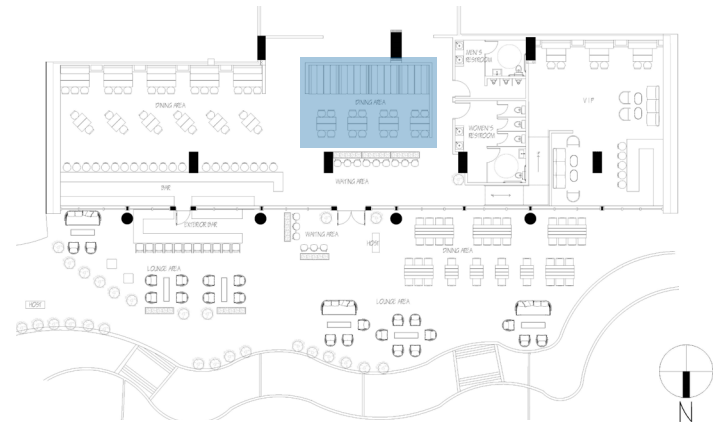

reflected ceiling plan

KEY PLAN

exterior waiting area

Zaneen - Lea pendant

Emeco - Alfi 3-seat bench

ELEVATION 01 - INTERIOR

ELEVATION 02 - EXTERIOR

waiting area

KEY PLAN

KEY PLAN

interior waiting area

KEY PLAN

interior dining and bar

KEY PLAN

interior dining and bar

ELEVATION 03

KEY PLAN

interior dining and bar

KEY PLAN

exterior bar and lounge

ELEVATION 04

Minotti – Aston Cord lounge sofa

Janus EtCie – Niwa bar stool in powder gray

Foscarini – Aplomb in Pompeian Red concrete