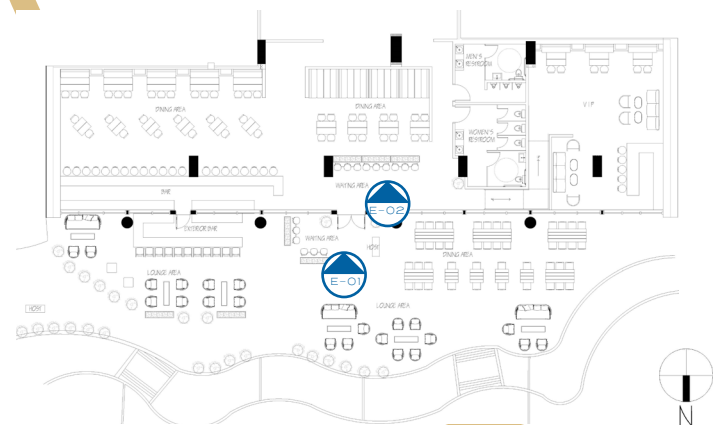

spatial relationships

floor plan

LIGHTING LEGEND	
	INTERIOR BAR PENDANT LIGHTS
	SCONCE LIGHTS
	INTERIOR DINING TABLE PENDANT LIGHTS
	INTERIOR WAITING AREA PENDANT LIGHTS
	EXTERIOR BAR PENDANT LIGHTS
	RECESSED LIGHTS
	COVE LIGHTS
	UNDERCABINET / UNDER COUNTER LIGHTING

reflected ceiling plan

KEY PLAN

exterior waiting area

Zaneen - Lea pendant

Emeco - Alfi 3-seat bench

ELEVATION 01 - INTERIOR

ELEVATION 02 - EXTERIOR

waiting area

KEY PLAN

KEY PLAN

interior waiting area

KEY PLAN

interior dining and bar

KEY PLAN

interior dining and bar

ELEVATION 03