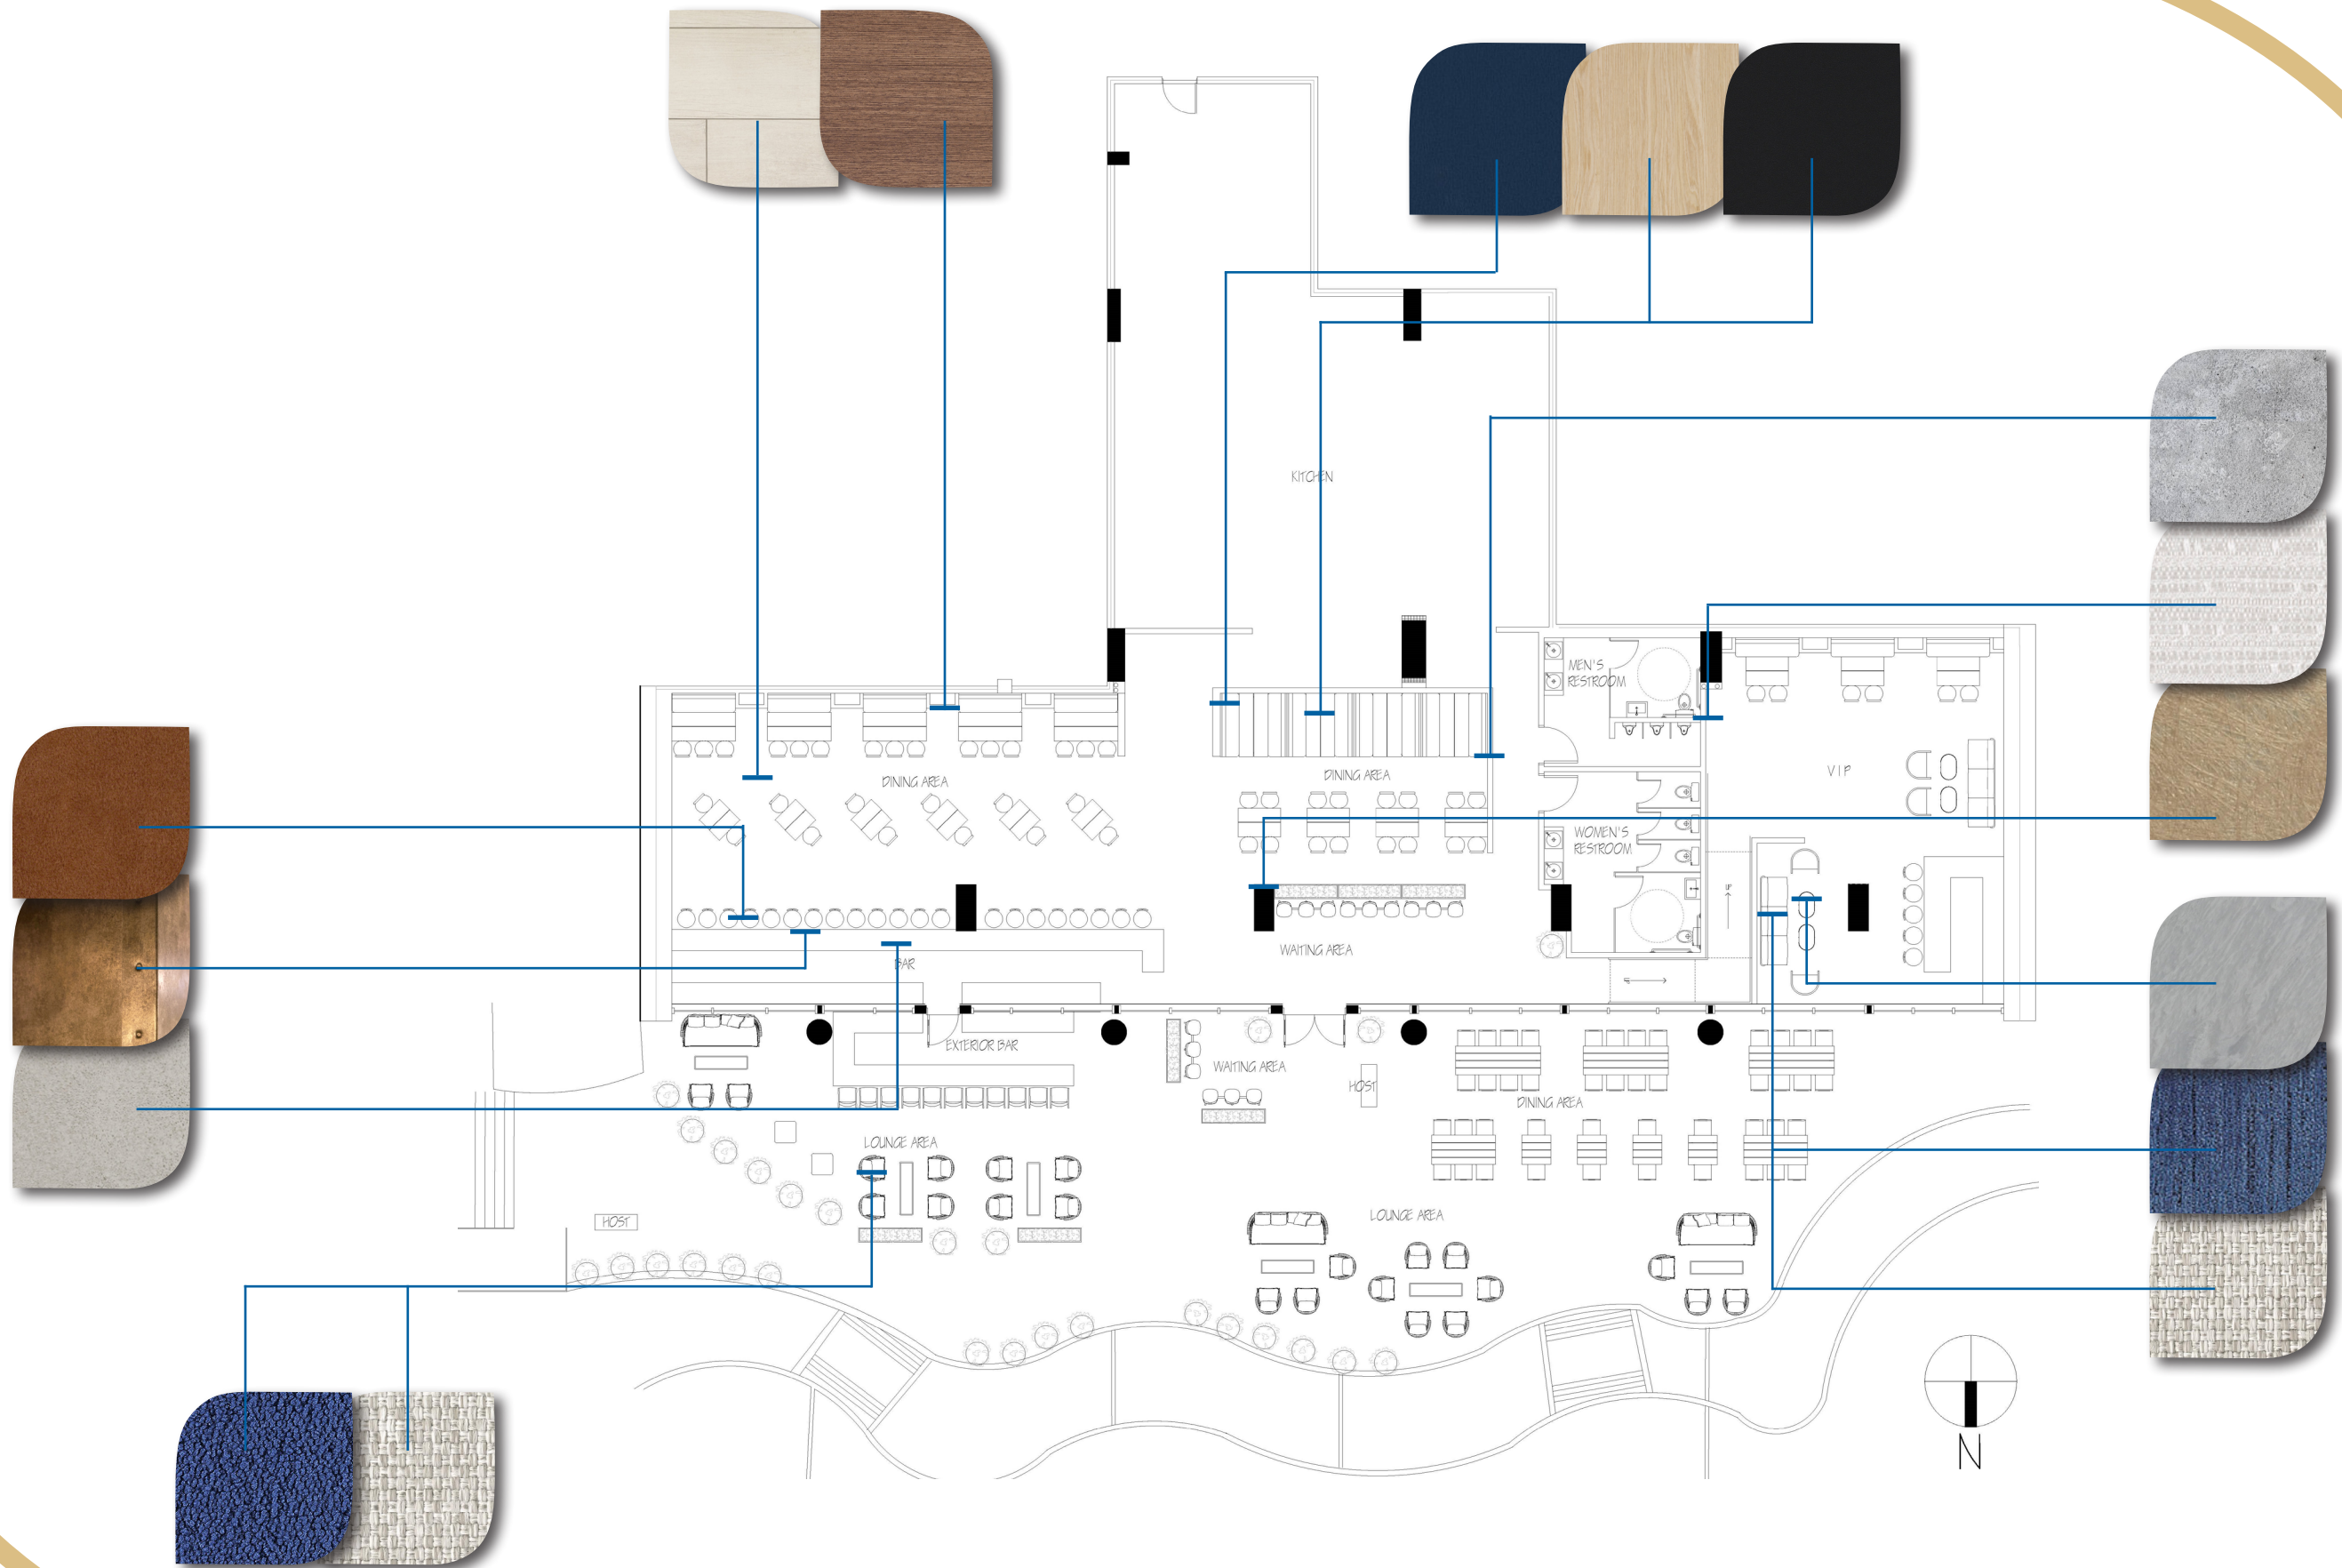

SOCIAL

SOPHISTICATED

concept

inspiration

Women's Half Apron

Men's Full Apron

uniforms and place settings

concept model

spatial relationships

floor plan

LIGHTING LEGEND	
	INTERIOR BAR PENDANT LIGHTS
	SCONCE LIGHTS
	INTERIOR DINING TABLE PENDANT LIGHTS
	INTERIOR WAITING AREA PENDANT LIGHTS
	EXTERIOR BAR PENDANT LIGHTS
	RECESSED LIGHTS
	COVE LIGHTS
	UNDERCABINET / UNDER COUNTER LIGHTING

Emeco – Run
high table in Ash and
black powder coat

Menu – Afterroom
bar stool in cognac
leather

Emeco – Run
low table in Ash and
black powder coat

Menu – Afterroom
dining chair in black
leather

Custom booth seating in
blue leather and walnut
wood

Cassina - LC5 by Le Corbusier in ghiaccio upholstery

Custom booth seating in blue leather and walnut wood

Menu - Afterroom dining chair in black leather

Emeco - Run low table in Ash and black powder coat