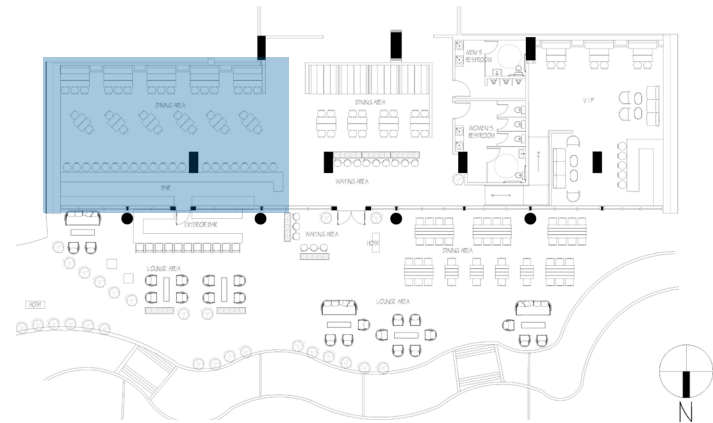

spatial relationships

floor plan

LIGHTING LEGEND	
	INTERIOR BAR PENDANT LIGHTS
	SCONCE LIGHTS
	INTERIOR DINING TABLE PENDANT LIGHTS
	INTERIOR WAITING AREA PENDANT LIGHTS
	EXTERIOR BAR PENDANT LIGHTS
	RECESSED LIGHTS
	COVE LIGHTS
	UNDERCABINET / UNDER COUNTER LIGHTING

reflected ceiling plan

KEY PLAN

exterior waiting area

Zaneen - Lea pendant

Emeco - Alfi 3-seat bench

ELEVATION 01 - INTERIOR

ELEVATION 02 - EXTERIOR

waiting area

KEY PLAN

KEY PLAN

interior waiting area

KEY PLAN

interior dining and bar

KEY PLAN

interior dining and bar

ELEVATION 03

KEY PLAN

interior dining and bar

KEY PLAN

exterior bar and lounge

ELEVATION 04

Minotti – Aston Cord lounge sofa

Janus EtCie – Niwa bar stool in powder gray

Foscarini – Aplomb in Pompeian Red concrete