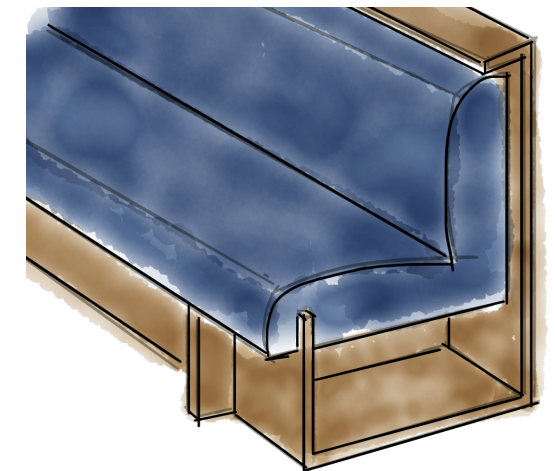

KEY PLAN

KEY PLAN

interior waiting area

KEY PLAN

interior dining and bar

KEY PLAN

interior dining and bar

ELEVATION 03

Emeco – Run
high table in Ash and
black powder coat

Menu – Afterroom
bar stool in cognac
leather

Emeco – Run
low table in Ash and
black powder coat

Menu – Afterroom
dining chair in black
leather

Custom booth seating in
blue leather and walnut
wood

KEY PLAN

interior dining and bar

KEY PLAN

exterior bar and lounge

ELEVATION 04

Minotti – Aston Cord lounge sofa

Janus EtCie – Niwa bar stool in powder gray

Foscarini – Aplomb in Pompeian Red concrete

KEY PLAN

Minotti – Aston Cord arm chair

Richard Schultz – 1966 Collection coffee table in black powder coat

exterior bar and lounge

KEY PLAN

VIP lounge

ELEVATION 05

Cassina - LC5 by Le Corbusier in blue velvet upholstery