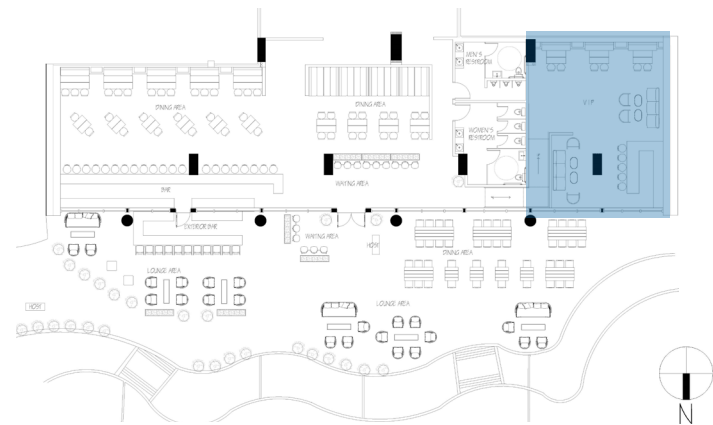

KEY PLAN

KEY PLAN

interior waiting area

KEY PLAN

interior dining and bar

KEY PLAN

interior dining and bar

ELEVATION 03

KEY PLAN

interior dining and bar

KEY PLAN

exterior bar and lounge

ELEVATION 04

Minotti – Aston Cord lounge sofa

Janus EtCie – Niwa bar stool in powder gray

Foscarini – Aplomb in Pompeian Red concrete

KEY PLAN

Minotti – Aston Cord arm chair

Richard Schultz – 1966 Collection coffee table in black powder coat

exterior bar and lounge

KEY PLAN

VIP lounge

ELEVATION 05

Cassina - LC5 by Le Corbusier in blue velvet upholstery